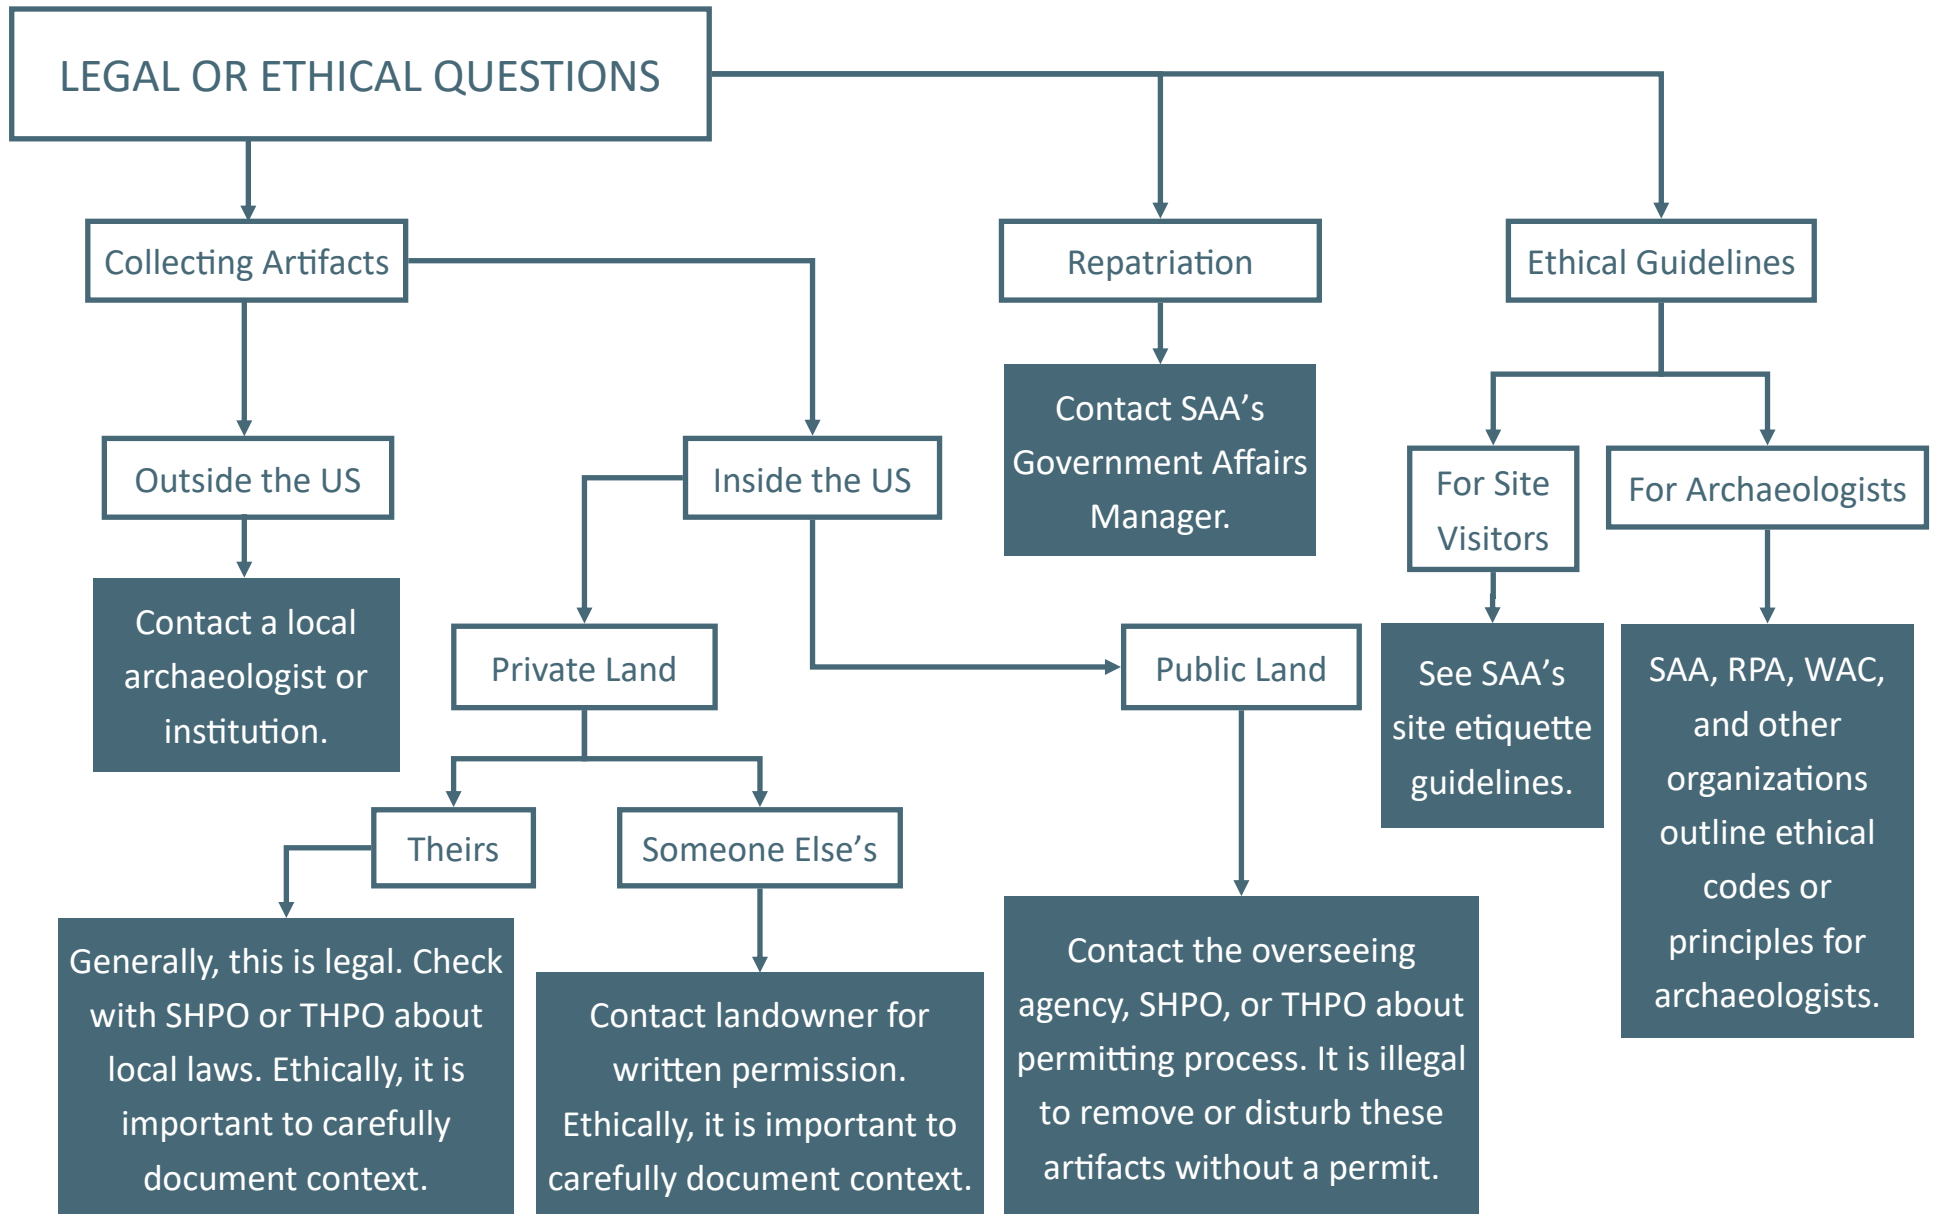

SAA: Society for American Archaeology. Find the SAA [Principles of Archaeological Ethics here](#) and [site etiquette guidelines here](#).

RPA: Register of Professional Archaeologists. Find the RPA [Code and Standards here](#). Along with the Chartered Institute for Archaeologists, RPA maintains the [Archaeological Ethics Database](#).

WAC: World Archaeological Congress. Find the WAC [Code of Ethics here](#).