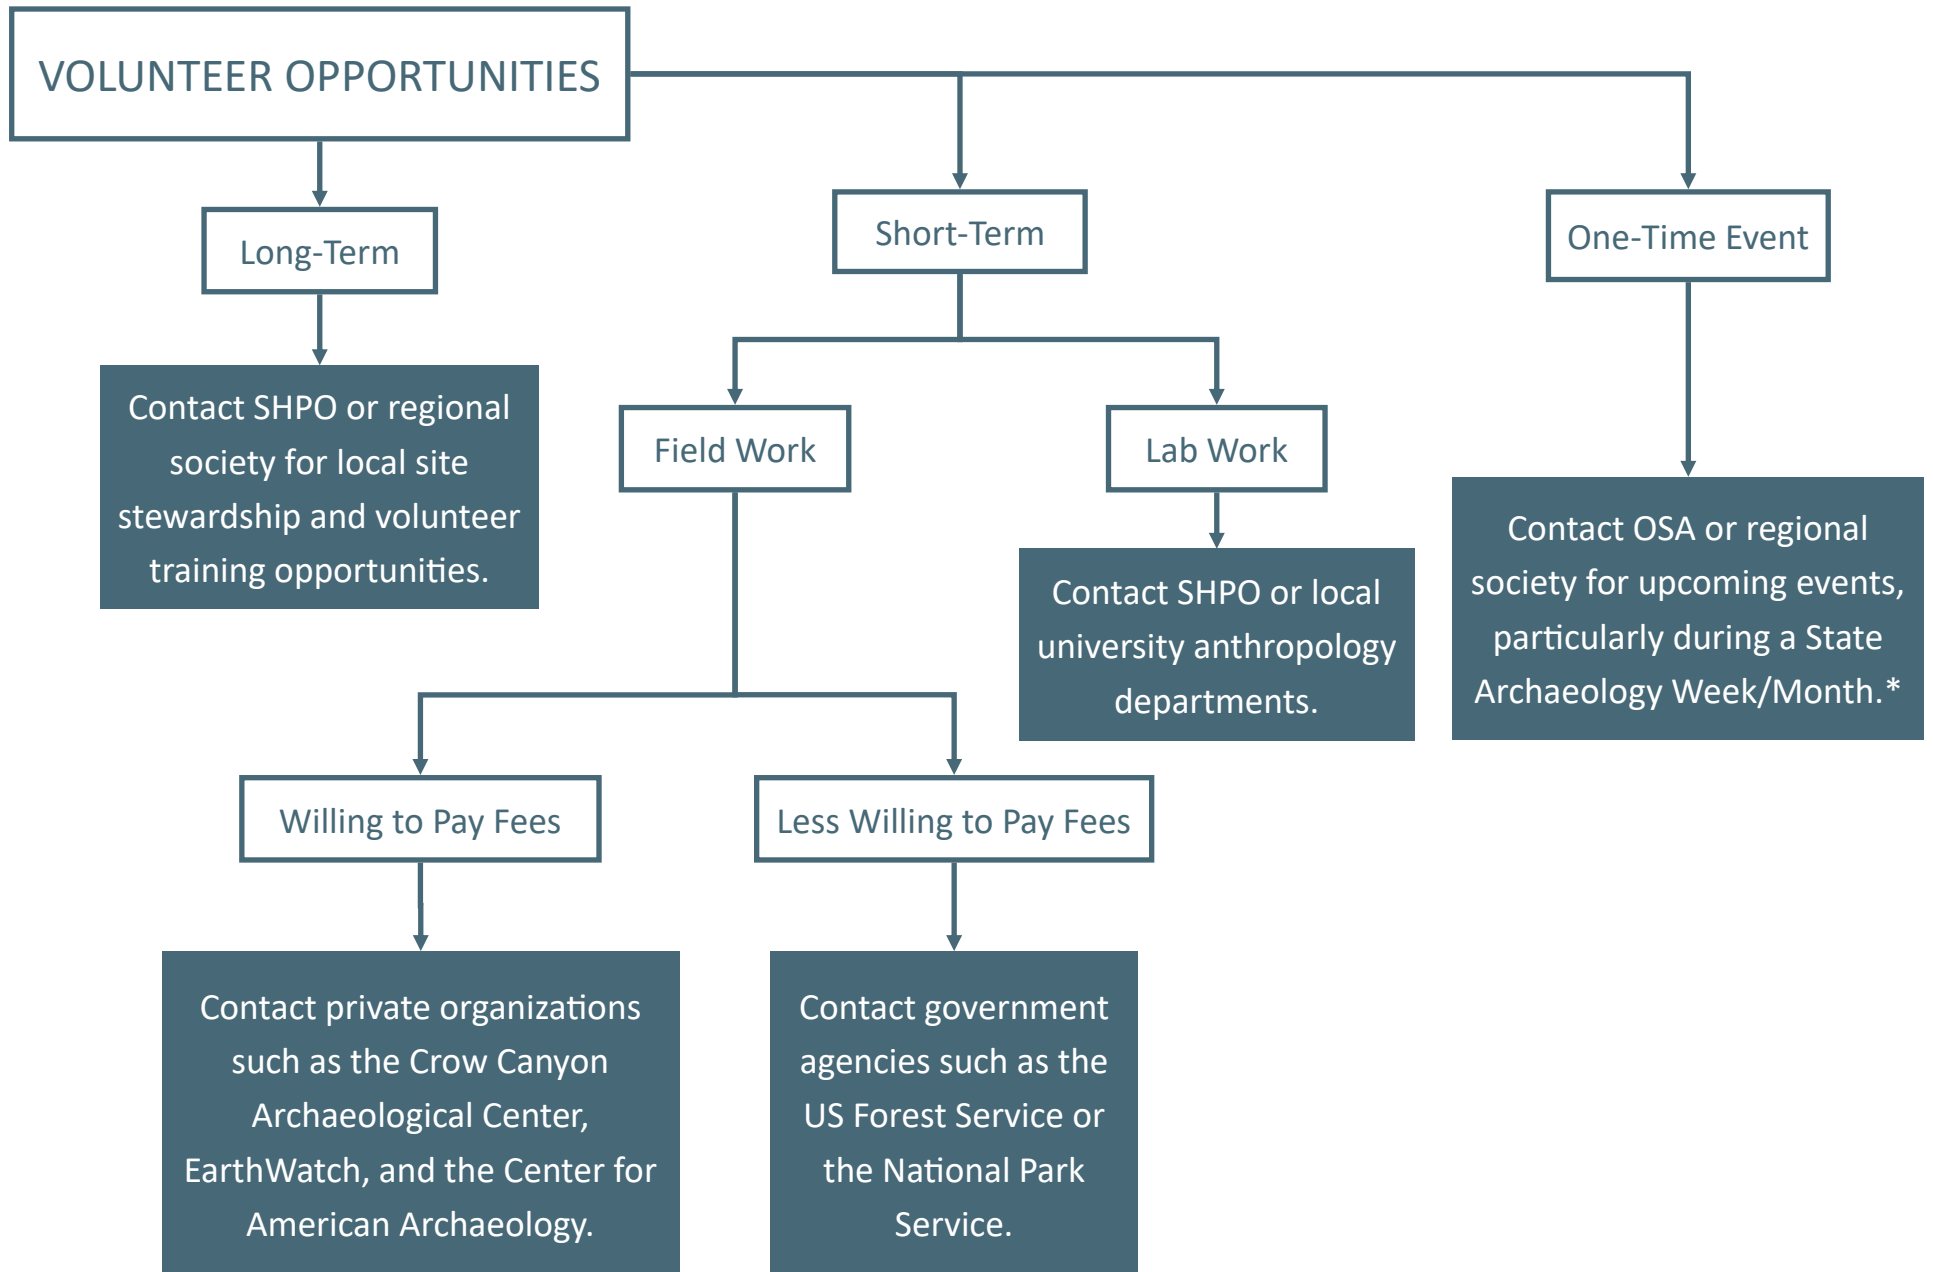

SHPO: State Historic Preservation Office. Find the [local SHPO here](#).

OSA: Office of the State Archaeologist. Find the [local OSA here](#).

*See a [list of Archaeology Week/Months](#) by state.